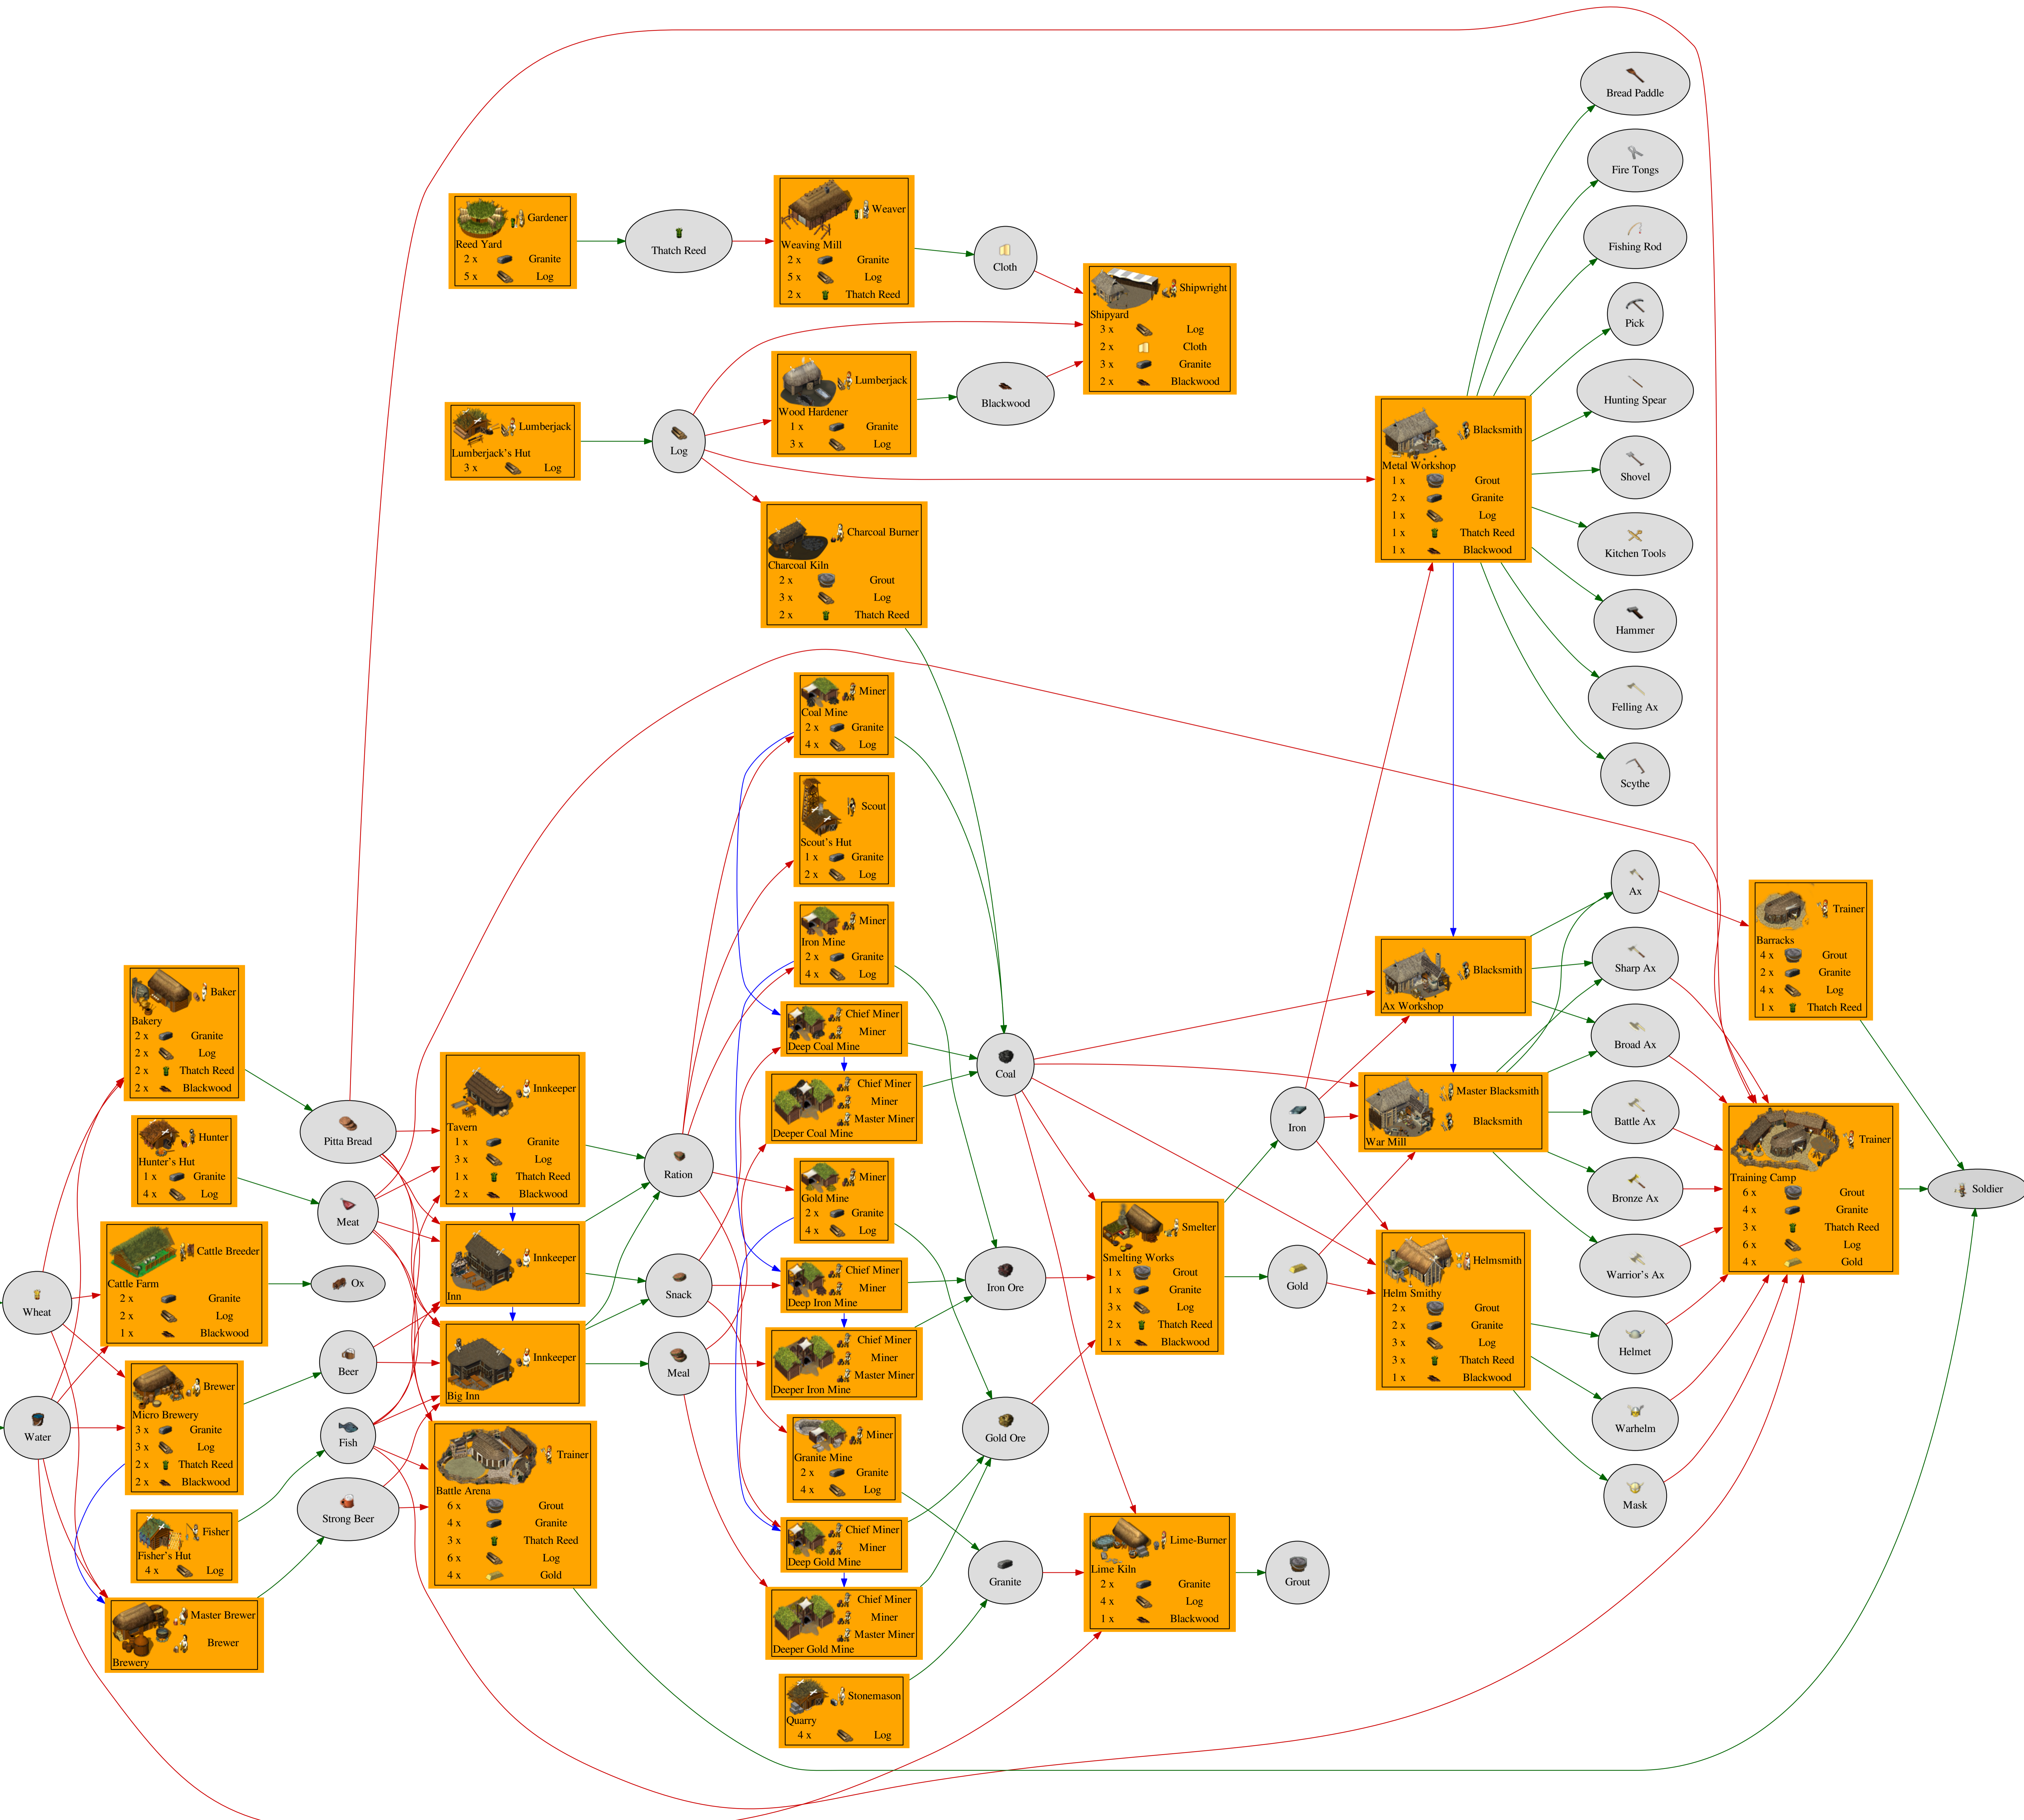

Sentry
Keeps 2 Soldiers
Conquers 6 fields
Heals 80 HP per second
2 x Blackwood

Warehouse
3 x Grout
2 x Granite
3 x Log
1 x Thatch Reed
2 x Blackwood

Headquarters

Gamekeeper's Hut
1 x Granite
4 x Log

Port
2 x Grout
3 x Log
2 x Gold
2 x Iron
5 x Granite
4 x Thatch Reed
3 x Blackwood

Ranger's Hut
4 x Log

Tower
Keeps 5 Soldiers
Conquers 8 fields
Heals 150 HP per second
4 x Granite
1 x Log
7 x Blackwood

Barner
Keeps 5 Soldiers
Conquers 8 fields
Heals 130 HP per second
2 x Grout
5 x Blackwood

Fortress
Keeps 8 Soldiers
Conquers 11 fields
Heals 170 HP per second
2 x Grout
4 x Granite
5 x Log
9 x Blackwood

Citadel
Keeps 12 Soldiers
Conquers 12 fields
Heals 220 HP per second

Headquarters

Farm
3 x Granite
4 x Log
1 x Blackwood

Carrier Well
4 x Log

Baker
Bakery: 2 x Granite, 2 x Log, 2 x Thatch Reed, 2 x Blackwood

Hunter
Hunter's Hut: 1 x Granite, 4 x Log

Cattle Breeder
Cattle Farm: 2 x Granite, 2 x Log, 1 x Blackwood

Brewer
Micro Brewery: 3 x Granite, 3 x Log, 2 x Thatch Reed, 2 x Blackwood

Fisher
Fisher's Hut: 4 x Log

Master Brewer
Brewery: 3 x Granite, 3 x Log, 2 x Thatch Reed, 2 x Blackwood

Innkeeper
Tavern: 1 x Granite, 3 x Log, 1 x Thatch Reed, 2 x Blackwood

Innkeeper
Inn: 1 x Granite, 1 x Thatch Reed, 2 x Blackwood

Innkeeper
Big Inn: 1 x Granite, 1 x Thatch Reed, 2 x Blackwood

Trainer
Battle Arena: 6 x Grout, 4 x Granite, 3 x Thatch Reed, 6 x Log, 4 x Gold

Miner
Coal Mine: 2 x Granite, 4 x Log

Miner
Iron Mine: 2 x Granite, 4 x Log

Miner
Granite Mine: 2 x Granite, 4 x Log

Miner
Quarry: 4 x Log

Chief Miner
Deeper Coal Mine: 1 x Miner, 2 x Granite, 4 x Log

Chief Miner
Deeper Iron Mine: 1 x Miner, 2 x Granite, 4 x Log

Chief Miner
Deeper Gold Mine: 1 x Miner, 2 x Granite, 4 x Log

Chief Miner
Deeper Gold Mine: 1 x Miner, 2 x Granite, 4 x Log

Chief Miner
Deeper Gold Mine: 1 x Miner, 2 x Granite, 4 x Log

Miner
Deep Coal Mine: 1 x Miner, 2 x Granite, 4 x Log

Miner
Deep Iron Mine: 1 x Miner, 2 x Granite, 4 x Log

Miner
Deep Gold Mine: 1 x Miner, 2 x Granite, 4 x Log

Miner
Deep Gold Mine: 1 x Miner, 2 x Granite, 4 x Log

Miner
Deep Gold Mine: 1 x Miner, 2 x Granite, 4 x Log

Chief Miner
Deeper Coal Mine: 1 x Chief Miner, 2 x Miner, 2 x Granite, 4 x Log

Chief Miner
Deeper Iron Mine: 1 x Chief Miner, 2 x Miner, 2 x Granite, 4 x Log

Chief Miner
Deeper Gold Mine: 1 x Chief Miner, 2 x Miner, 2 x Granite, 4 x Log

Chief Miner
Deeper Gold Mine: 1 x Chief Miner, 2 x Miner, 2 x Granite, 4 x Log

Chief Miner
Deeper Gold Mine: 1 x Chief Miner, 2 x Miner, 2 x Granite, 4 x Log

Chief Miner
Deeper Coal Mine: 1 x Chief Miner, 2 x Miner, 2 x Granite, 4 x Log

Chief Miner
Deeper Iron Mine: 1 x Chief Miner, 2 x Miner, 2 x Granite, 4 x Log

Chief Miner
Deeper Gold Mine: 1 x Chief Miner, 2 x Miner, 2 x Granite, 4 x Log

Chief Miner
Deeper Gold Mine: 1 x Chief Miner, 2 x Miner, 2 x Granite, 4 x Log

Chief Miner
Deeper Gold Mine: 1 x Chief Miner, 2 x Miner, 2 x Granite, 4 x Log

Chief Miner
Deeper Coal Mine: 1 x Chief Miner, 2 x Miner, 2 x Granite, 4 x Log

Chief Miner
Deeper Iron Mine: 1 x Chief Miner, 2 x Miner, 2 x Granite, 4 x Log

Chief Miner
Deeper Gold Mine: 1 x Chief Miner, 2 x Miner, 2 x Granite, 4 x Log

Chief Miner
Deeper Gold Mine: 1 x Chief Miner, 2 x Miner, 2 x Granite, 4 x Log

Chief Miner
Deeper Gold Mine: 1 x Chief Miner, 2 x Miner, 2 x Granite, 4 x Log

Chief Miner
Deeper Coal Mine: 1 x Chief Miner, 2 x Miner, 2 x Granite, 4 x Log

Chief Miner
Deeper Iron Mine: 1 x Chief Miner, 2 x Miner, 2 x Granite, 4 x Log

Chief Miner
Deeper Gold Mine: 1 x Chief Miner, 2 x Miner, 2 x Granite, 4 x Log

Chief Miner
Deeper Gold Mine: 1 x Chief Miner, 2 x Miner, 2 x Granite, 4 x Log

Chief Miner
Deeper Gold Mine: 1 x Chief Miner, 2 x Miner, 2 x Granite, 4 x Log

Chief Miner
Deeper Coal Mine: 1 x Chief Miner, 2 x Miner, 2 x Granite, 4 x Log

Chief Miner
Deeper Iron Mine: 1 x Chief Miner, 2 x Miner, 2 x Granite, 4 x Log

Chief Miner
Deeper Gold Mine: 1 x Chief Miner, 2 x Miner, 2 x Granite, 4 x Log